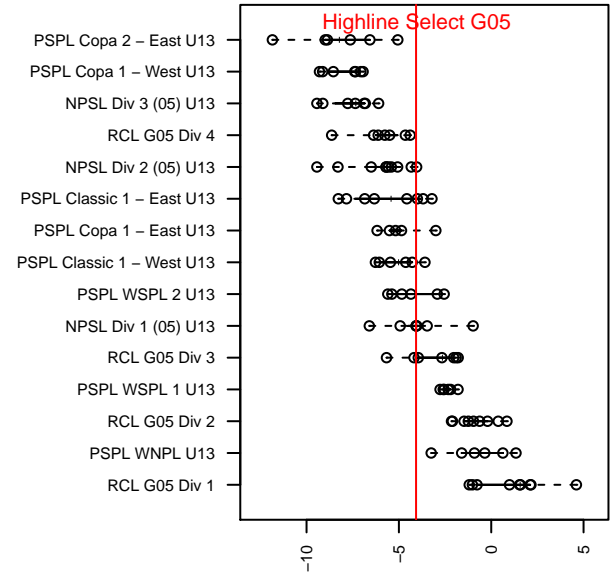

Venues played:
 2017 Seattle Cup GU13 Gold
 2017 Eastside FC Cup GU13 Silver
 2017 River Jam Copa U14
 2017 NPSL Division 1 (05) U13
 2017 Founders Cup G05 Div A

Highline Select G05
 Dots are actual minus expected GF (blue circles) and GA (red triangles).
 Blue line is smoothed change in attack strength. Red is smoothed change in defense strength.

**attack and defense variance (black dot)
relative to other teams
and top 10 in region**

**attack and defense rating
relative to others at age
and all opponents in last 13 months**

Performance relative to 13 month average