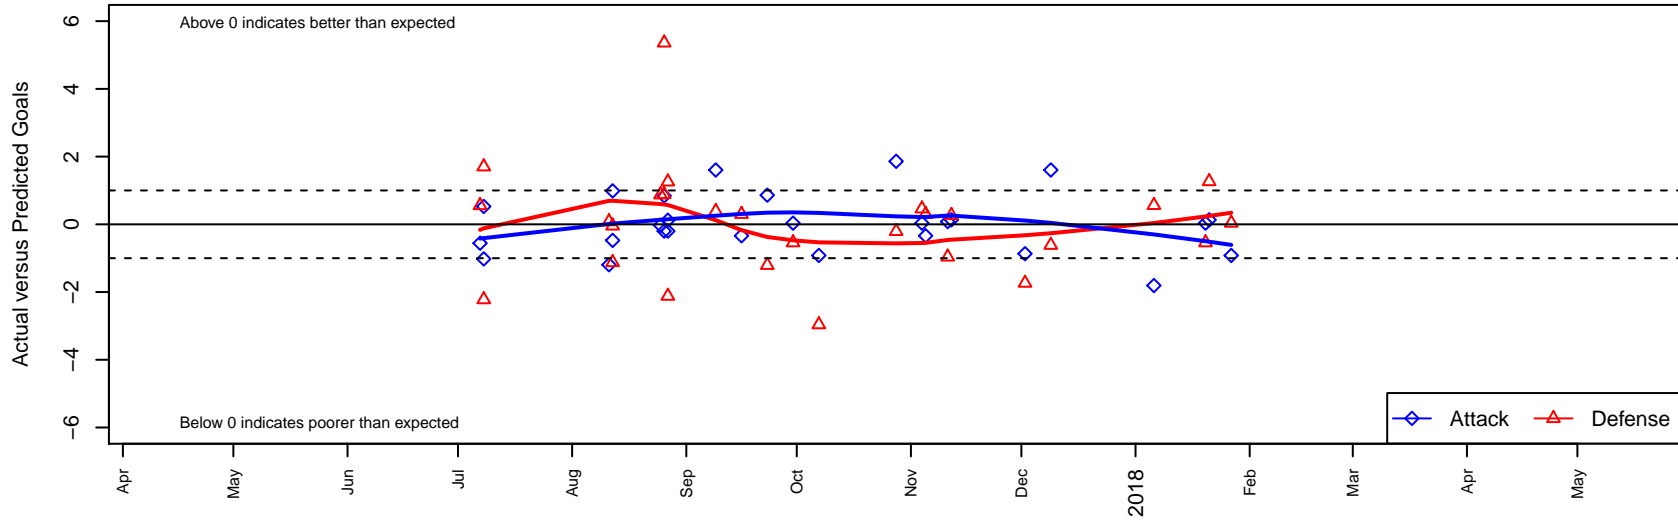

Highline Select G05

Highline Select
 Burien, WA
 G05 total strength=872
 attack=1.16 defense=1.42
 fall league = NPSL Div 1 (05) U13
 notes= Foulk 2016

alt names used:
 HSA Select G05 – Foulk
 HSA Select G05 – Foulk
 HSA Select G05 – Foulk
 HSA Select G05 – Foulk

Venues played:
 2017 Seattle Cup GU13 Gold
 2017 Eastside FC Cup GU13 Silver
 2017 River Jam Copa U14
 2017 NPSL Division 1 (05) U13
 2017 Founders Cup G05 Div A

Highline Select G05
 Dots are actual minus expected GF (blue circles) and GA (red triangles).
 Blue line is smoothed change in attack strength. Red is smoothed change in defense strength.

**attack and defense variance (black dot)
relative to other teams
and top 10 in region**

**attack and defense rating
relative to others at age
and all opponents in last 13 months**

Performance relative to 13 month average